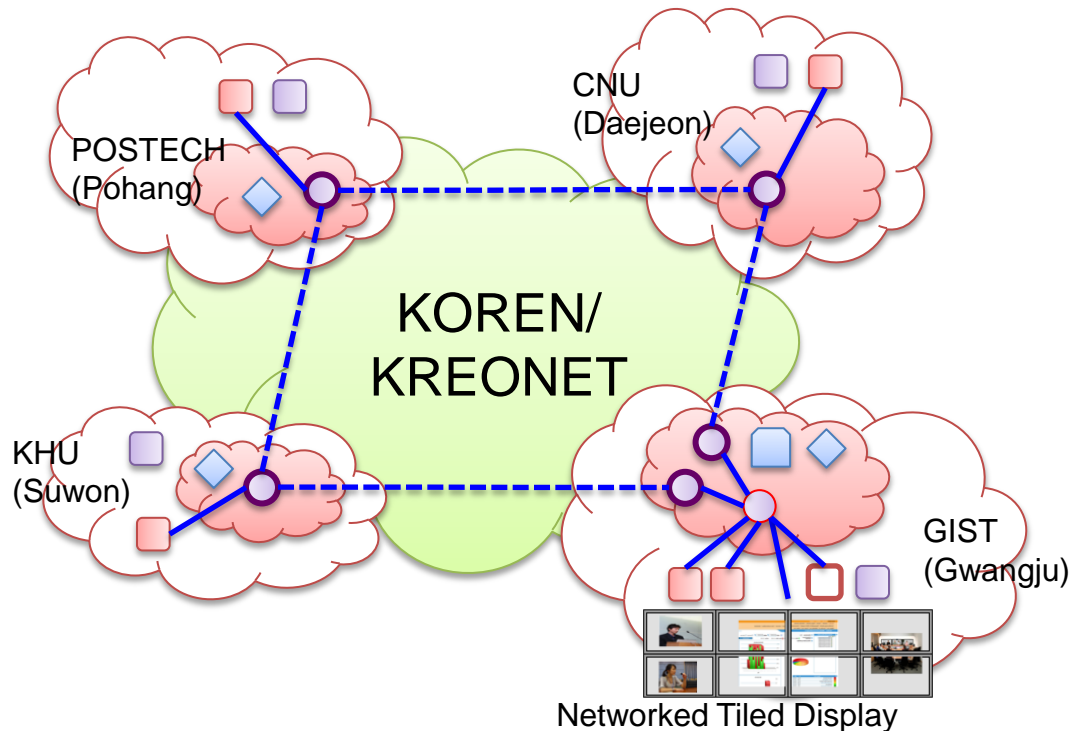

# OpenFlow - FIRST@PC (FIRST@PC NetOpen RA)

Namgon Kim and JongWon Kim  
Networked Computing Systems Lab. GIST

Aug. 10, 2011

# OpenFlow-FIRST@PC (FIRST@PC NetOpen RA)

- |                              |                              |                     |
|------------------------------|------------------------------|---------------------|
| End host (with HD camera)    | OpenFlow Switch              | OpenFlow Controller |
| End host (traffic generator) | OpenFlow Production Switch   | FlowVisor           |
| End host                     | OpenFlow Switch with NetFPGA |                     |

<http://trac.nm.gist.ac.kr/first/wiki/FIRSTPCTestbed>

# NetOpen Connectivity via KOREN