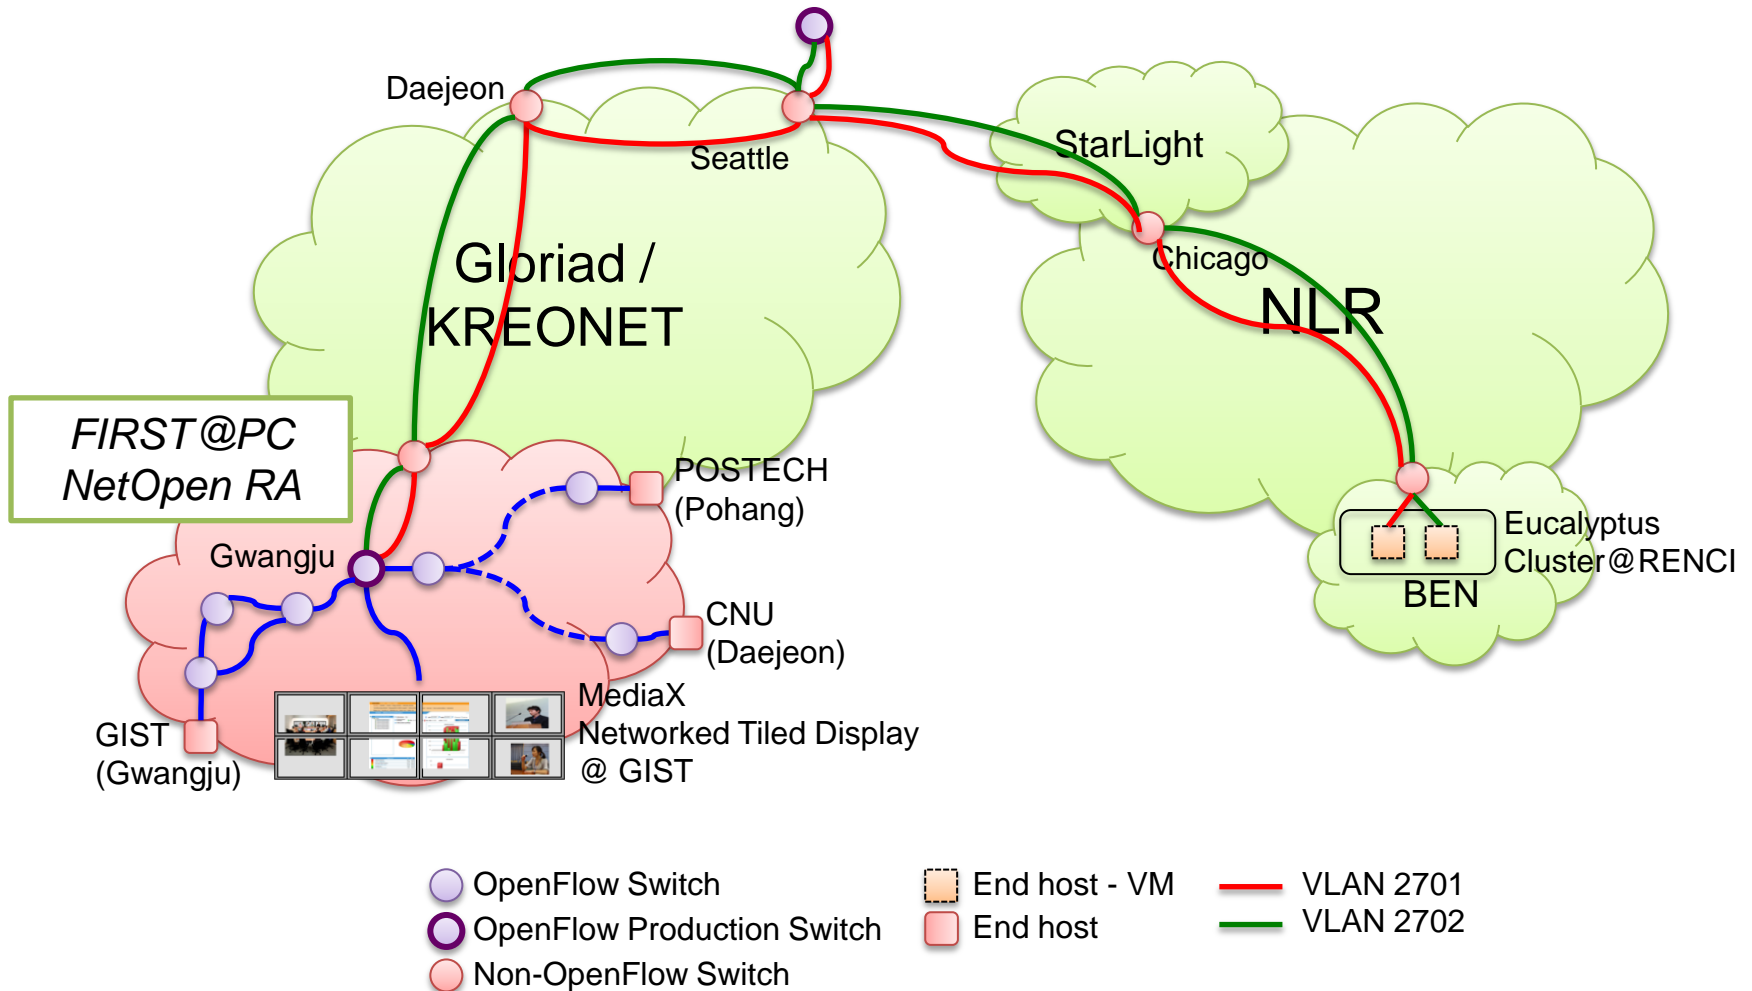

OF-FIRST@PC & RENC1,USA