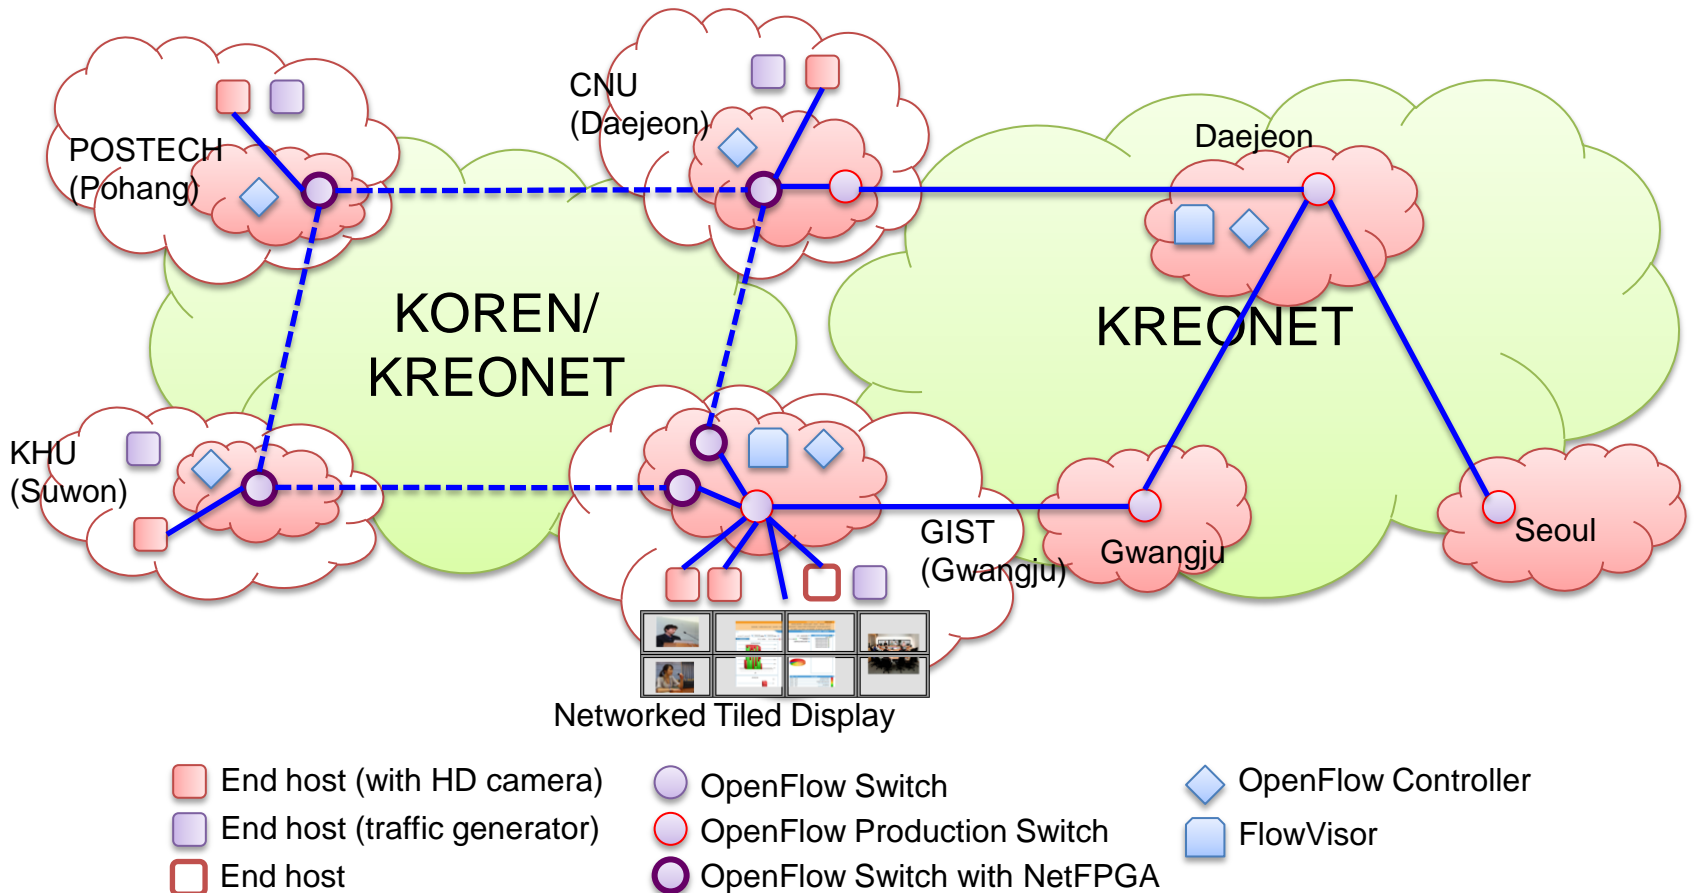

OF-FIRST@PC & OF-KREONET