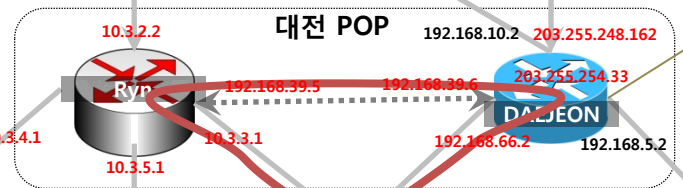

GIST and POSTECH

tracert to 141.223.107.110 (141.223.107.110), 30 hops max, 40 byte packets

1. 1 (61.252.60.1) 0.306 ms 0.284 ms 0.274 ms
2. 2 (192.168.66.2) 2.702 ms 2.740 ms 2.730 ms
3. 3 (192.168.39.5) 3.068 ms 3.107 ms 3.196 ms
4. 4 (10.3.3.2) 5.331 ms 5.369 ms 5.407 ms
5. 5 (116.89.191.189) 6.544 ms 6.629 ms 6.668 ms
6. 6 (141.223.180.162) 6.857 ms 6.992 ms 6.723 ms
7. 7 (141.223.254.148) 7.050 ms 7.227 ms 7.464 ms
8. 8 end01.postech (141.223.107.110) 6.954 ms 6.948 ms 6.933 ms

tracert to 61.252.60.42 (61.252.60.42), 30 hops max, 60 byte packets

1. 1 PIRLW-2.postech.ac.kr (141.223.107.99) 0.624 ms 1.070 ms 1.300 ms
2. 2 141.223.254.147 (141.223.254.147) 0.535 ms 0.540 ms 0.528 ms
3. 3 141.223.180.81 (141.223.180.81) 0.734 ms 0.713 ms 0.948 ms
4. 4 116.89.191.190 (116.89.191.190) 2.181 ms 2.176 ms 2.403 ms
5. 5 10.3.3.1 (10.3.3.1) 4.881 ms 5.118 ms 5.111 ms
6. 6 192.168.39.6 (192.168.39.6) 5.094 ms 4.304 ms 4.288 ms
7. 7 192.168.66.1 (192.168.66.1) 6.512 ms 6.501 ms 6.842 ms
8. 8 cap01.gist.koren01 (61.252.60.42) 6.827 ms 6.828 ms 6.817 ms

GIST
61.252.60.1

홍남대
203.255.253.66

포항공단
116.89.191.189