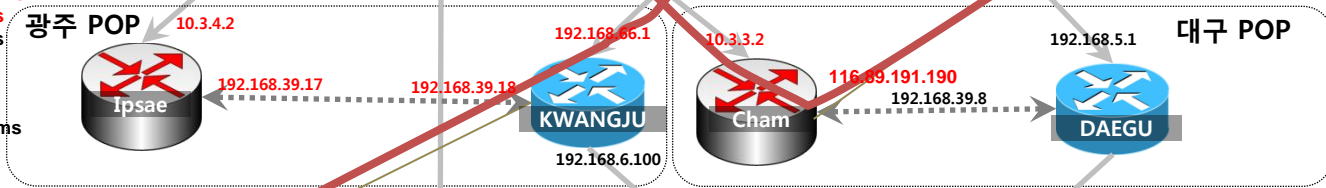

GIST and POSTECH

tracert to 141.223.107.110 (141.223.107.110), 30 hops max, 40 byte packets

1. 1 (61.252.60.1) 0.306 ms 0.284 ms 0.274 ms
2. 2 (192.168.66.2) 2.702 ms 2.740 ms 2.730 ms
3. 3 (192.168.39.5) 3.068 ms 3.107 ms 3.196 ms
4. 4 (10.3.3.2) 5.331 ms 5.369 ms 5.407 ms
5. 5 (116.89.191.189) 6.544 ms 6.629 ms 6.668 ms
6. 6 (141.223.180.162) 6.857 ms 6.992 ms 6.723 ms
7. 7 (141.223.254.148) 7.050 ms 7.227 ms 7.464 ms
8. 8 end01.postech (141.223.107.110) 6.954 ms 6.948 ms 6.933 ms

tracert to 61.252.60.42 (61.252.60.42), 30 hops max, 60 byte packets

1. 1 PIRLW-2.postech.ac.kr (141.223.107.99) 0.624 ms 1.070 ms 1.300 ms
2. 2 141.223.254.147 (141.223.254.147) 0.535 ms 0.540 ms 0.528 ms
3. 3 141.223.180.81 (141.223.180.81) 0.734 ms 0.713 ms 0.948 ms
4. 4 116.89.191.190 (116.89.191.190) 2.181 ms 2.176 ms 2.403 ms
5. 5 10.3.3.1 (10.3.3.1) 4.881 ms 5.118 ms 5.111 ms
6. 6 192.168.39.6 (192.168.39.6) 5.094 ms 4.304 ms 4.288 ms
7. 7 192.168.66.1 (192.168.66.1) 6.512 ms 6.501 ms 6.842 ms
8. 8 cap01.gist.koren01 (61.252.60.42) 6.827 ms 6.828 ms 6.817 ms

GIST
61.252.60.1

홍남대
203.255.253.66

포항공단
116.89.191.189