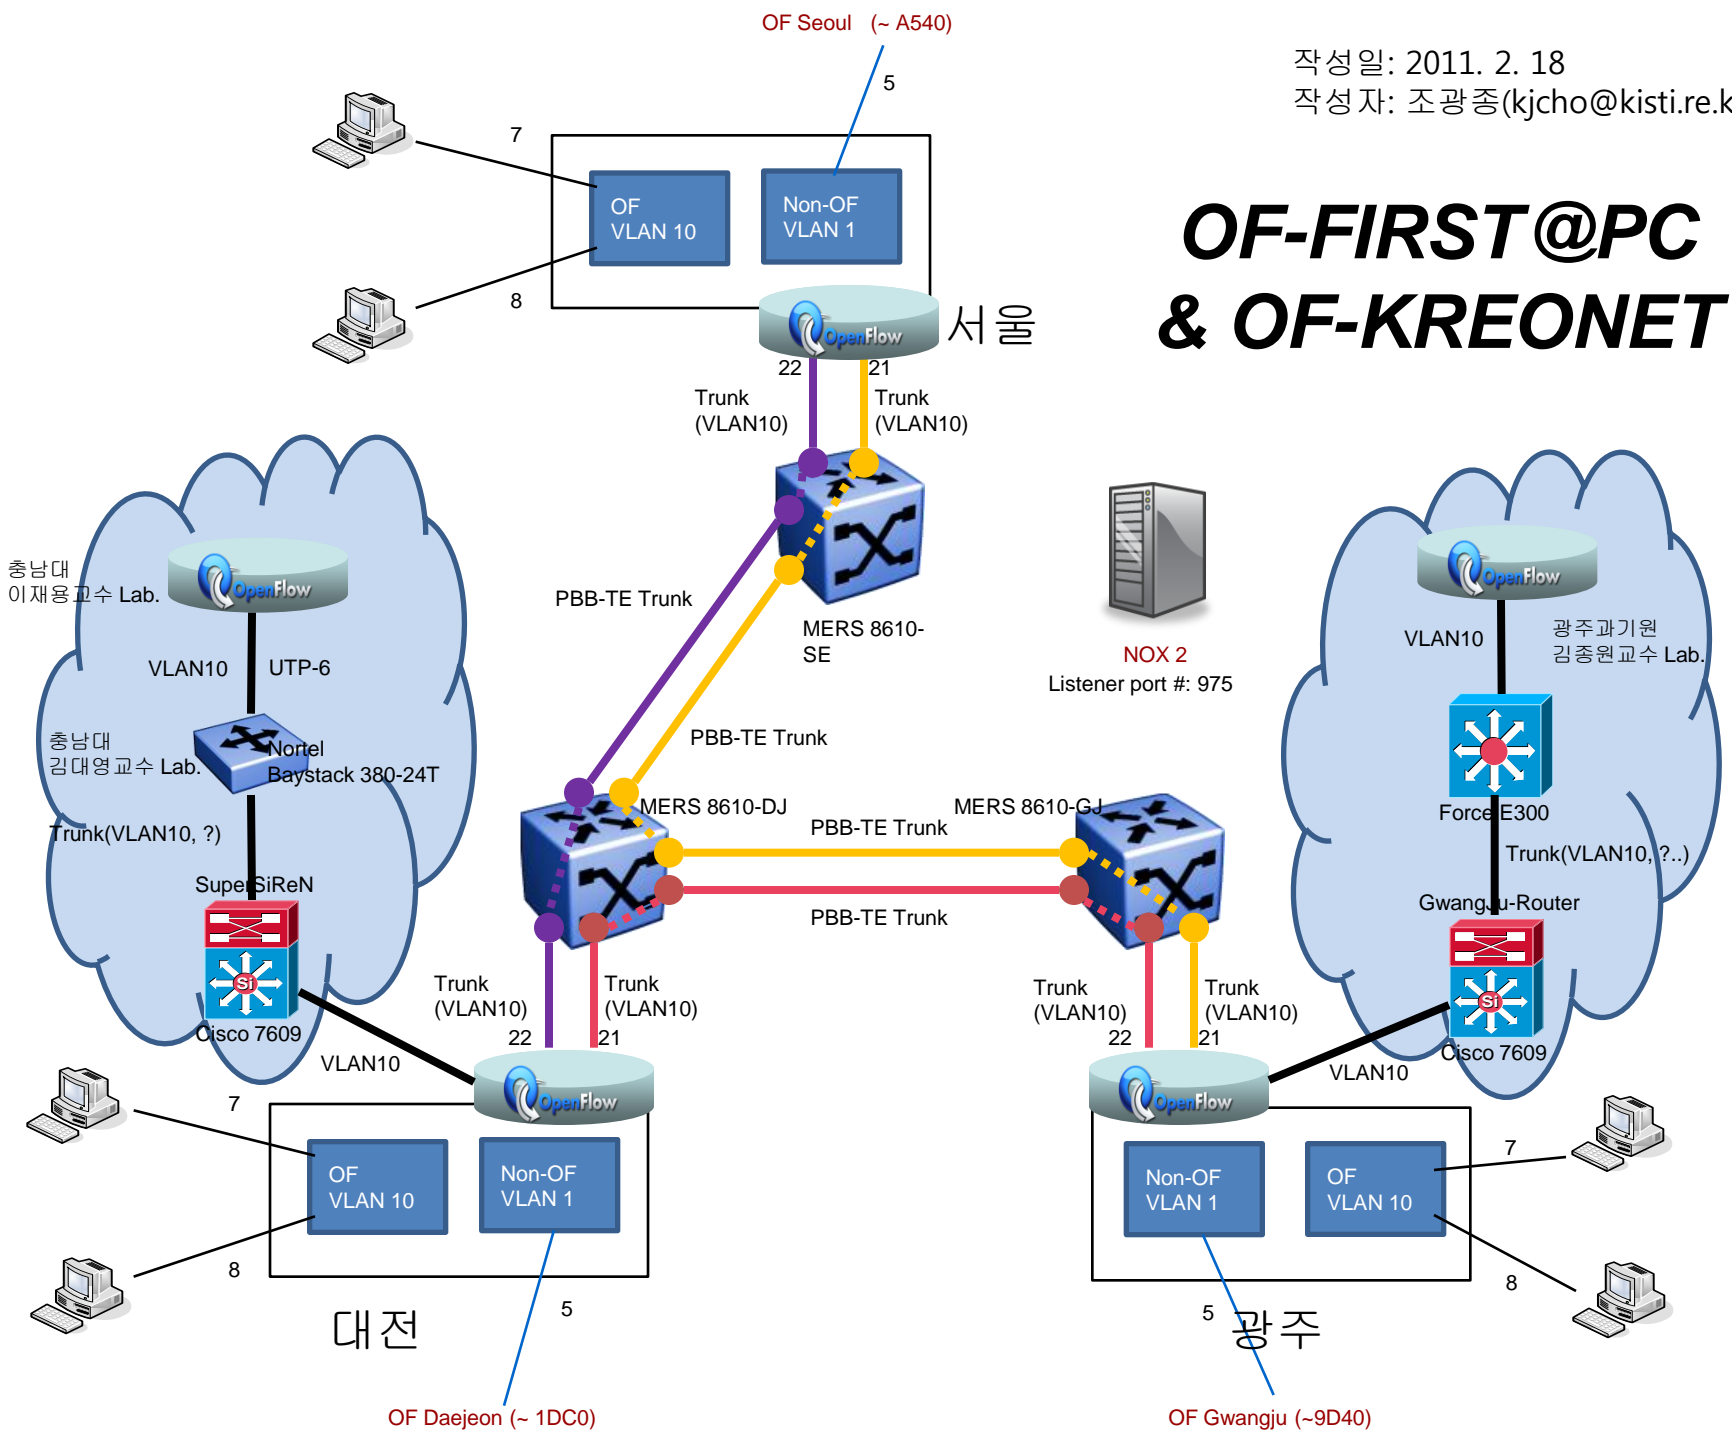

OF-FIRST@PC & OF-KREONET