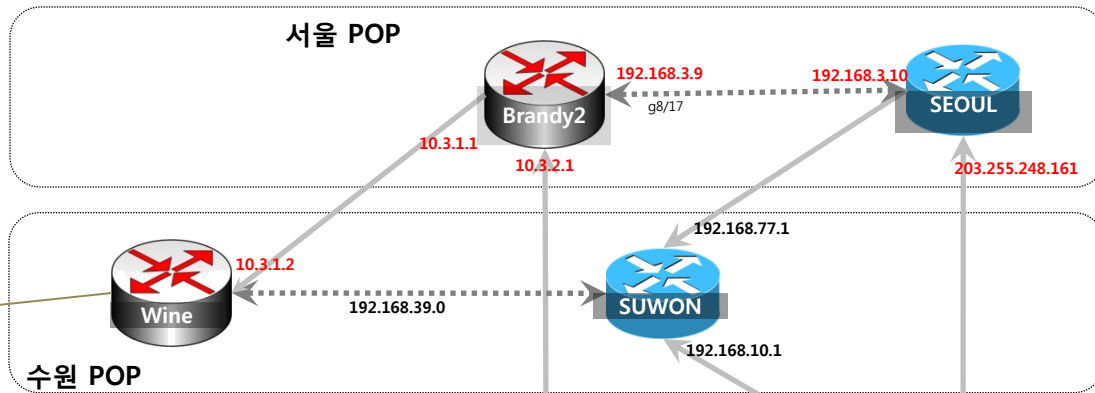

GIST and POSTECH

tracert to 141.223.107.110 (141.223.107.110), 30 hops max, 40 byte packets

1. 1 (61.252.60.1) 0.306 ms 0.284 ms 0.274 ms
2. 2 (192.168.66.2) 2.702 ms 2.740 ms 2.730 ms
3. 3 (192.168.39.5) 3.068 ms 3.107 ms 3.196 ms
4. 4 (10.3.3.2) 5.331 ms 5.369 ms 5.407 ms
5. 5 (116.89.191.189) 6.544 ms 6.629 ms 6.668 ms
6. 6 (141.223.180.162) 6.857 ms 6.992 ms 6.723 ms
7. 7 (141.223.254.148) 7.050 ms 7.227 ms 7.464 ms
8. 8 end01.postech (141.223.107.110) 6.954 ms 6.948 ms 6.933 ms

tracert to 61.252.60.42 (61.252.60.42), 30 hops max, 60 byte packets

1. 1 PIRLW-2.postech.ac.kr (141.223.107.99) 0.624 ms 1.070 ms 1.300 ms
2. 2 141.223.254.147 (141.223.254.147) 0.535 ms 0.540 ms 0.528 ms
3. 3 141.223.180.81 (141.223.180.81) 0.734 ms 0.713 ms 0.948 ms
4. 4 116.89.191.190 (116.89.191.190) 2.181 ms 2.176 ms 2.403 ms
5. 5 10.3.3.1 (10.3.3.1) 4.881 ms 5.118 ms 5.111 ms
6. 6 192.168.39.6 (192.168.39.6) 5.094 ms 4.304 ms 4.288 ms
7. 7 192.168.66.1 (192.168.66.1) 6.512 ms 6.501 ms 6.842 ms
8. 8 cap01.gist.koren01 (61.252.60.42) 6.827 ms 6.828 ms 6.817 ms

GIST
61.252.60.1

홍남대
203.255.253.66

포항공단
116.89.191.189