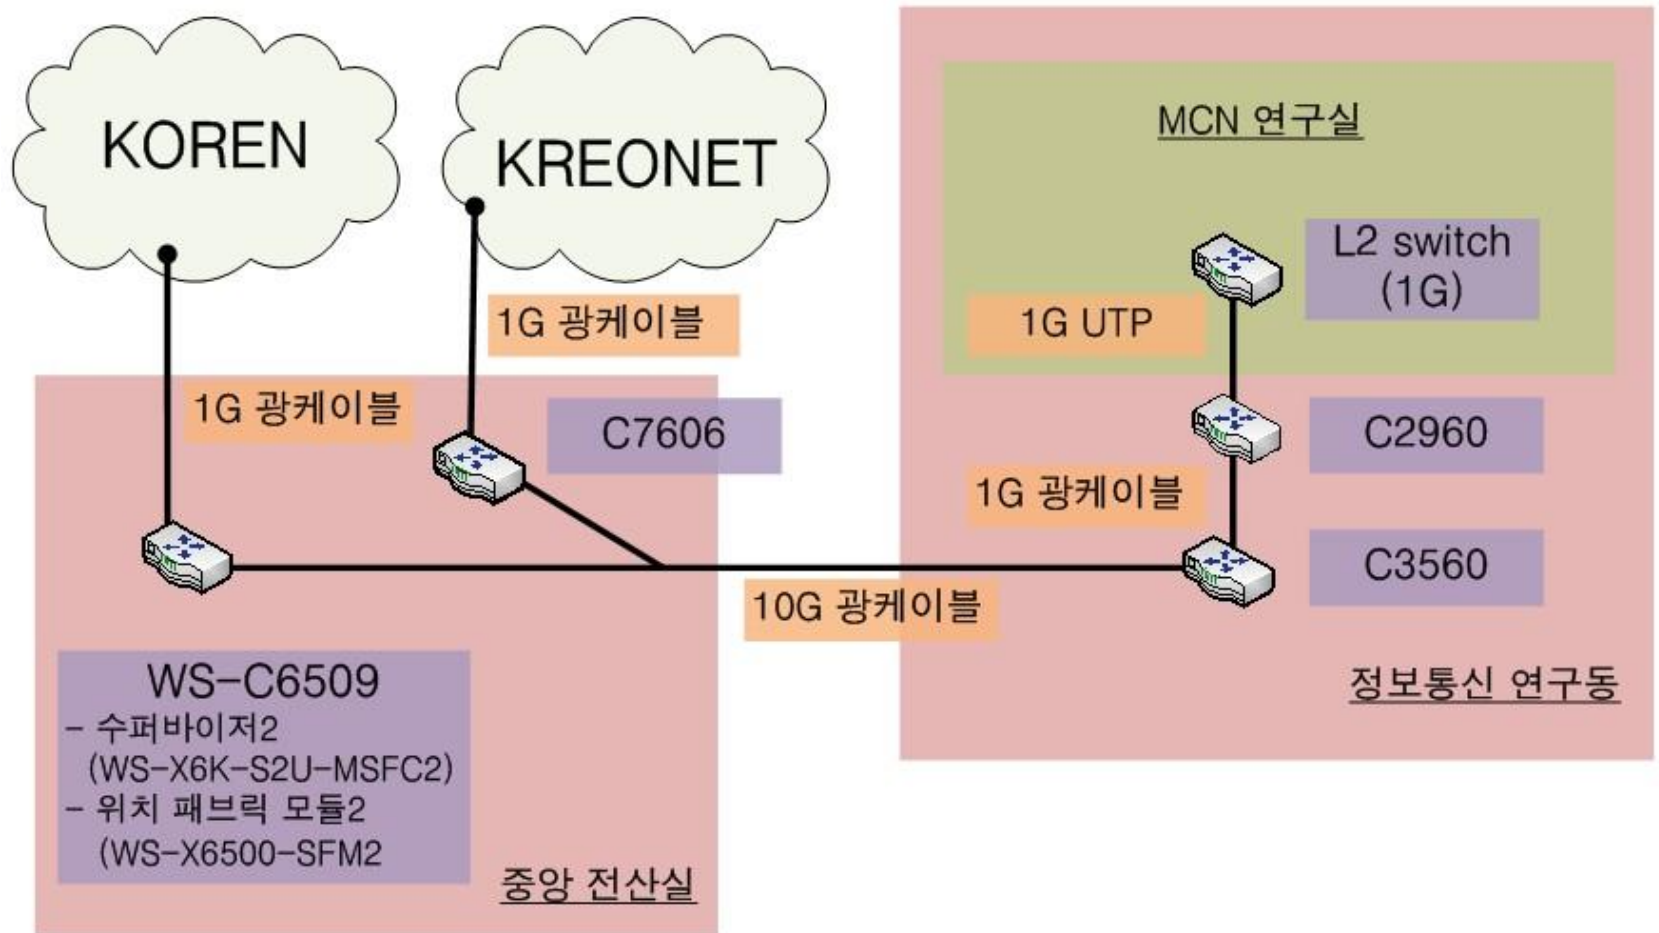

Postech Network Configuration