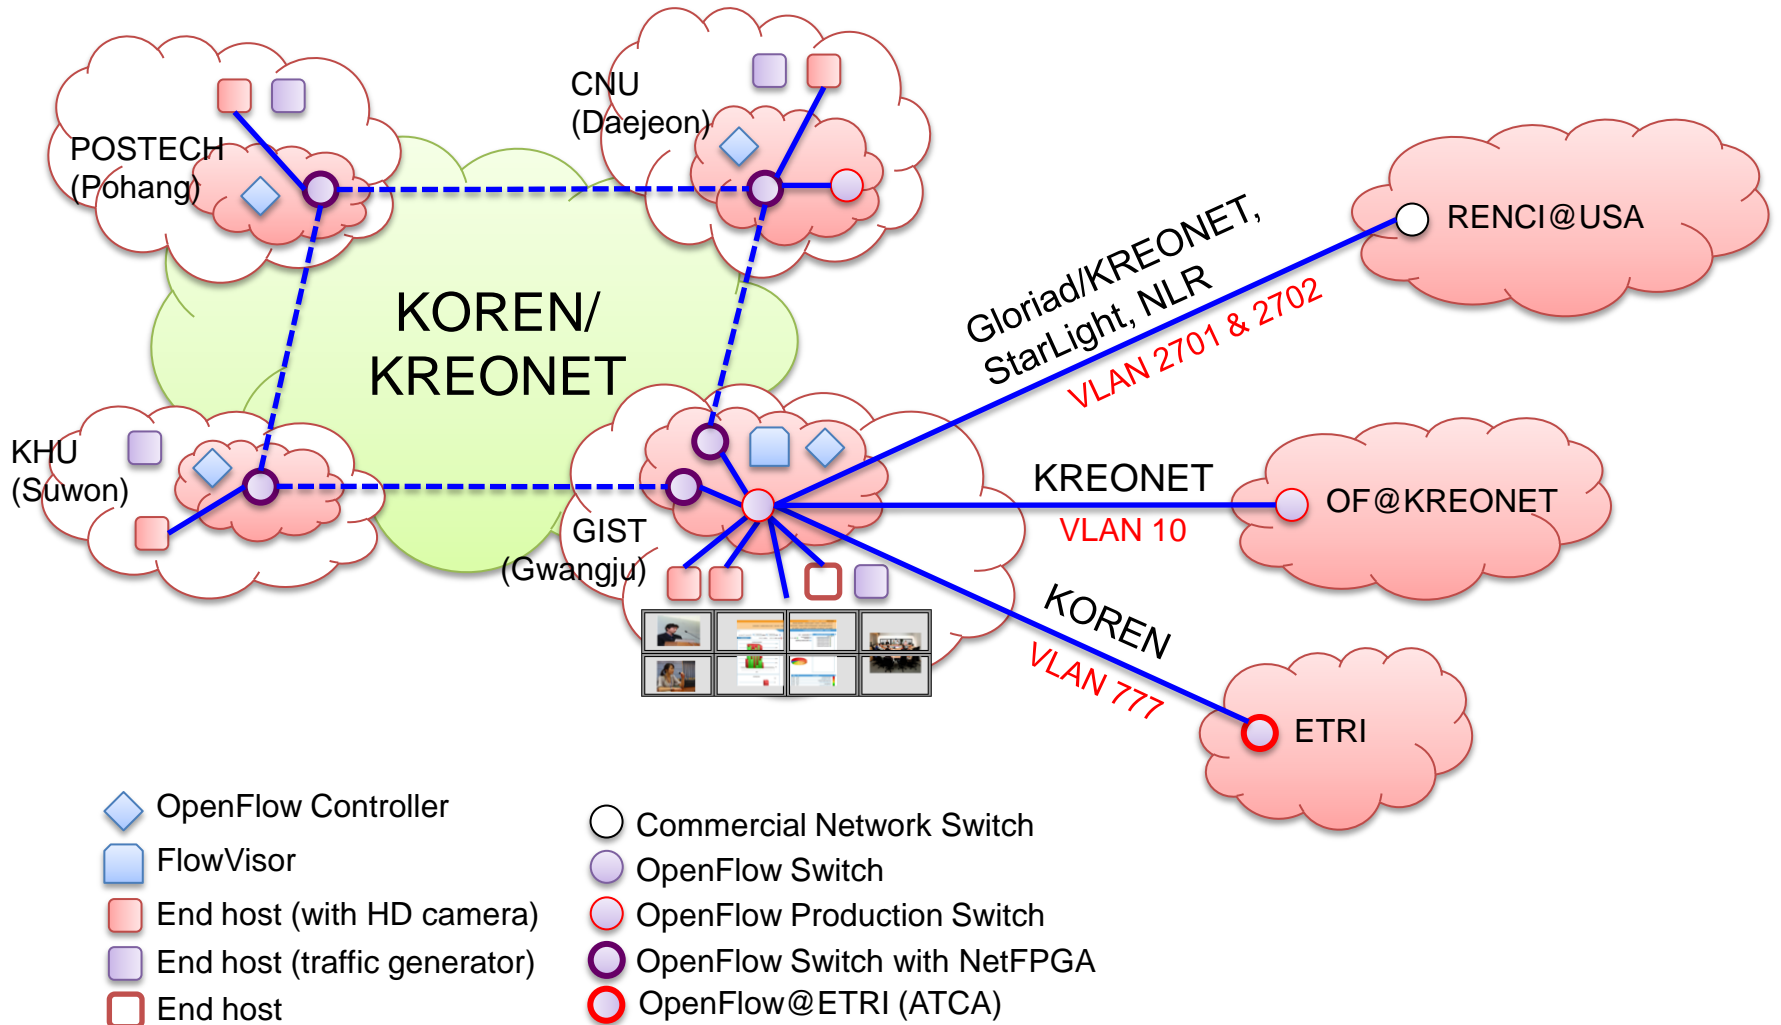

# OpenFlow-FIRST@PC (FIRST@PC NetOpen RA)

- |                              |                              |                     |
|------------------------------|------------------------------|---------------------|
| End host (with HD camera)    | OpenFlow Switch              | OpenFlow Controller |
| End host (traffic generator) | OpenFlow Production Switch   | FlowVisor           |
| End host                     | OpenFlow Switch with NetFPGA |                     |

<http://trac.nm.gist.ac.kr/first/wiki/FIRSTPCTestbed>

## External Connections

# OF-FIRST@PC & ETRI

- |  |  |   |
|--|--|---|
|  DXT compressed HDV Sender      |  OpenFlow Switch              |  OpenFlow Controller |
|  MPEG-2 compressed HDV Sender   |  OpenFlow Switch with NetFPGA |  FlowVisor           |
|  MPEG-2 compressed HDV Receiver |  OpenFlow Production Switch   |   |
|  End host (traffic generator)   |  OpenFlow@ETRI (ATCA)         |   |
|  End host                       |  |   |