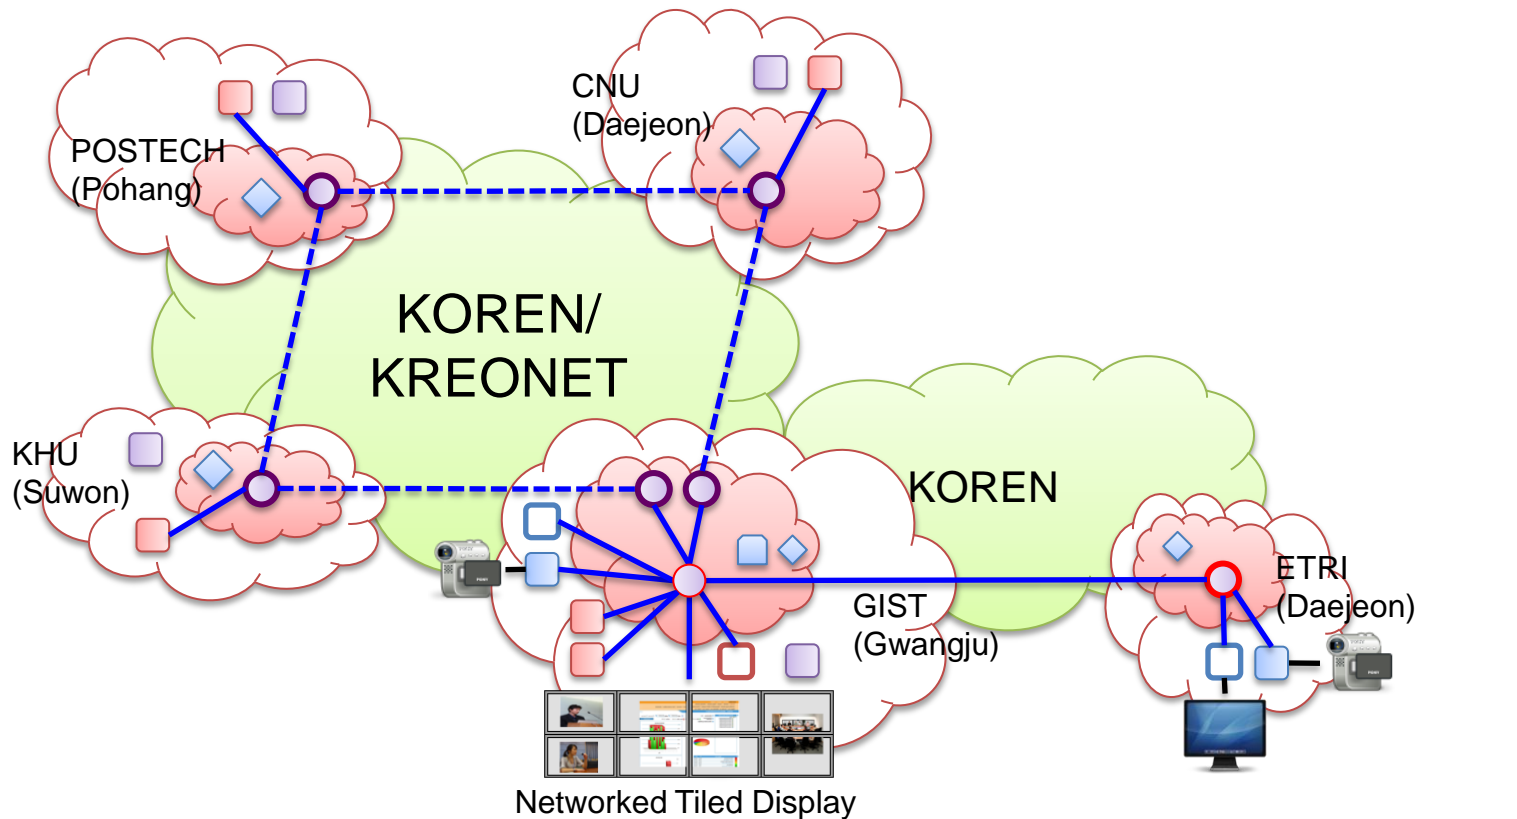

OF-FIRST@PC & ETRI

DXT compressed HDV Sender	OpenFlow Switch	OpenFlow Controller
MPEG-2 compressed HDV Sender	OpenFlow Switch with NetFPGA	FlowVisor
MPEG-2 compressed HDV Receiver	OpenFlow Production Switch	
End host (traffic generator)	OpenFlow@ETRI (ATCA)	
End host