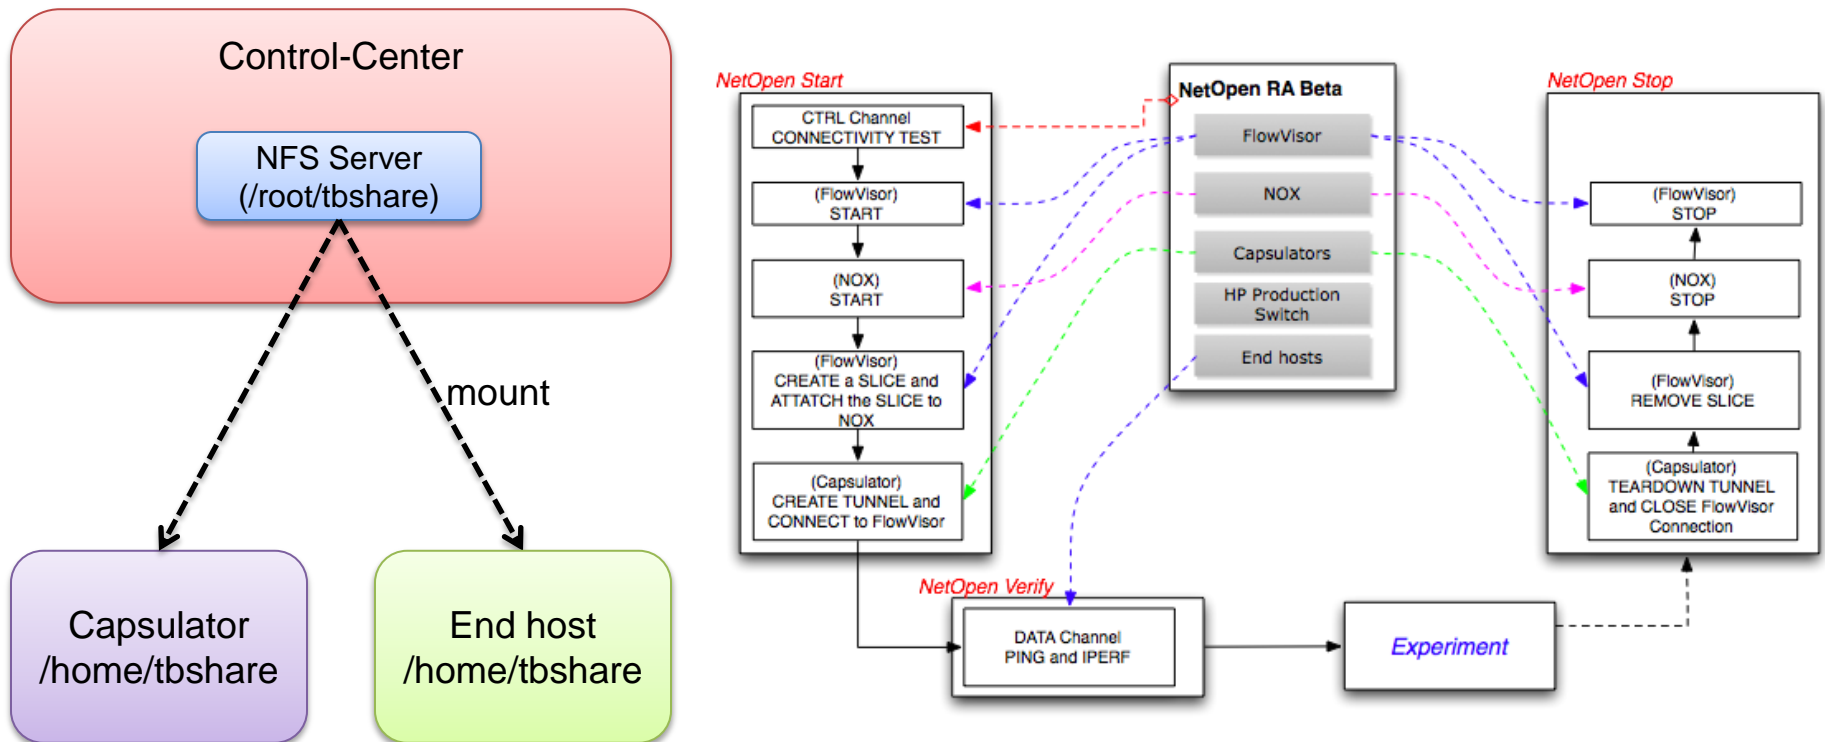

Centralized Management for OF-FIRST@PC