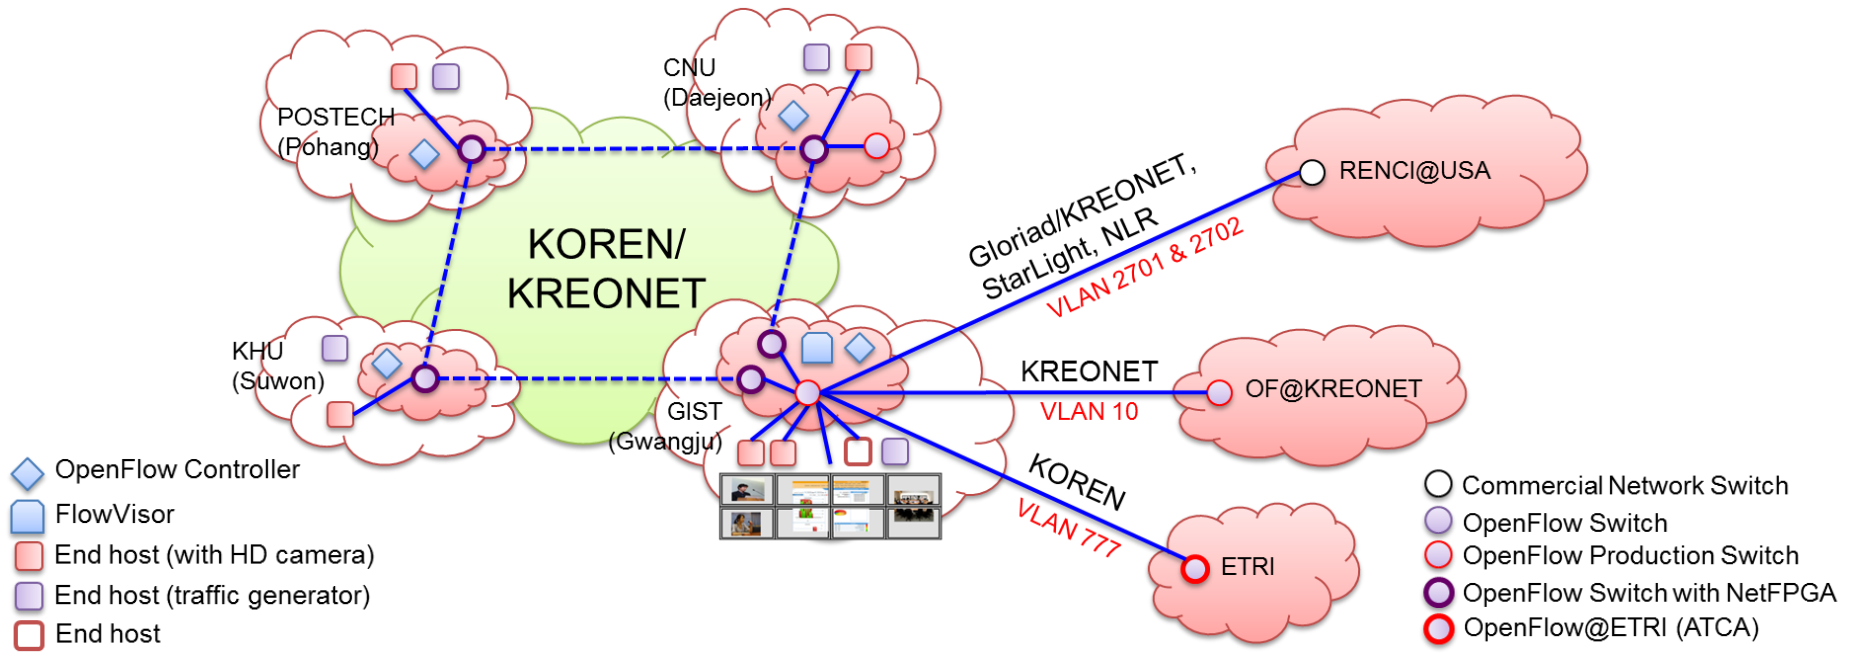

# Centralized Management for OF-FIRST@PC

# FIRST@PC Preliminary Integrated Testbed

(NetOpen RA v0.3 + MediaX RA v0.2 + OMX Service Control v0.3 + OpenCF O&M v0.0)

MediaX RA: Display nodes, Camera

NetOpen RA: Switch nodes

MediaX RA: Media Processing nodes