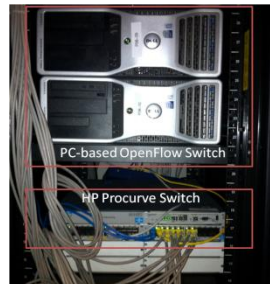

# FIRST@PC Preliminary Integrated Testbed

(NetOpen RA v0.3 + MediaX RA v0.2 + OMX Service Control v0.3 + OpenCF O&M v0.0)

MediaX RA: Display nodes, Camera

NetOpen RA: Switch nodes

MediaX RA: Media Processing nodes